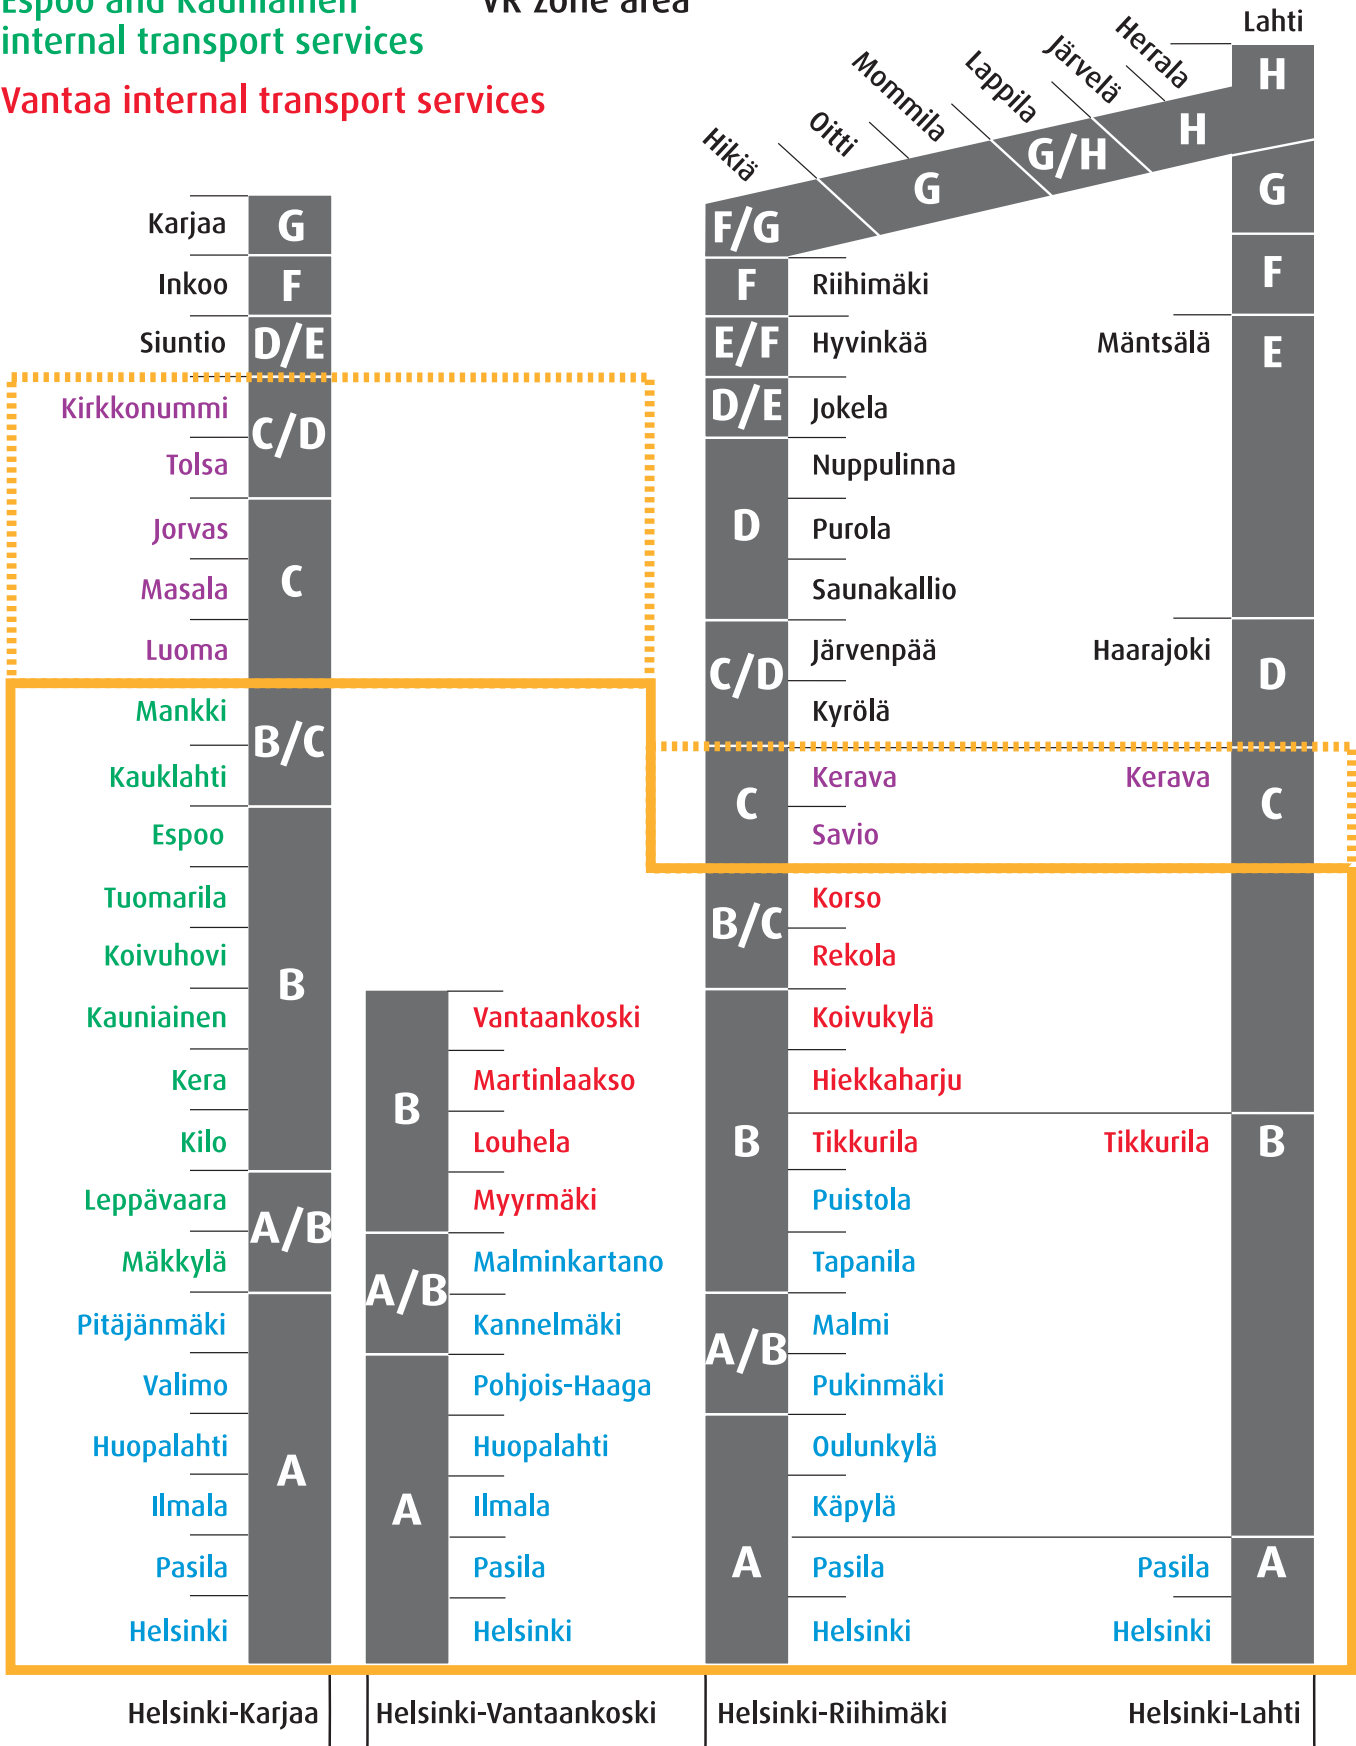

COMMUTER SERVICES PRICE ZONES

Helsinki internal transport services

Kerava and Kirkkonummi internal transport services

Regional transport services (HSL area)

Espoo and Kauniainen internal transport services

VR zone area

Vantaa internal transport services

* HSL area as so-called third zone.